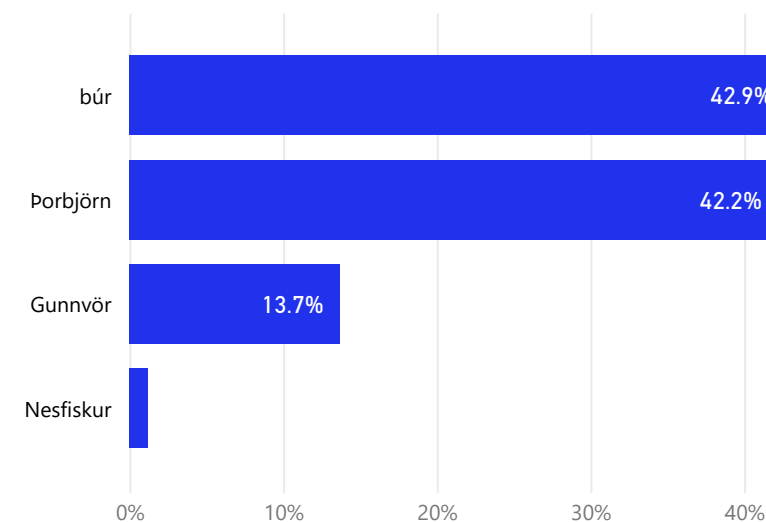

FAS production - Skin on/pbi Cod 2022

Source: the Directorate of Fisheries (www.fiskistofa.is)

Production (tonnes)	Jan	Feb	Mar	Apr	May	Jun	Jul	Aug	Sep	Oct	Nov	Dec	Total
búr		37	32	4	7	85	28		68	156	37	45	500
Ilivileq		9	26			84	27		68	156	36	27	433
Guðmundur í Nesi		27	6	4	7	1	1				1	19	67
Þorbjörn		28	65	44	36		12	12	33	64	129	69	492
Tómas Þorvaldsson		17	27	19					6	38	104	54	263
Hrafn Sveinbjarnarson		11	38	25	36		12	12	28	26	26	15	229
Gunnvör		19	5	18	27	11	1	48	18	11	0		160
Júlíus Geirmundsson		19	5	18	27	11	1	48	18	11	0		160
Nesfiskur		14											14
Baldvin Njálsson		14											14
Total		32	70	114	76	55	86	88	30	113	220	166	1,165

1,165

Tonnes

697

Previous Year tonnes

469

Difference tonnes

48

Containers

29

Previous Year Containers

19

Difference Containers

	Tonnes	Containers
Ilivileq	433	18
Tómas Þorvaldsson	263	11
Hrafn Sveinbjarnarson	229	9
Júlíus Geirmundsson	160	7
Guðmundur í Nesi	67	3
Baldvin Njálsson	14	1
Total	1,165	48

Production share by company

Production (containers)	Jan	Feb	Mar	Apr	May	Jun	Jul	Aug	Sep	Oct	Nov	Dec	Total
búr		2	1	0	0	3	1		3	6	2	2	21
Þorbjörn		1	3	2	1		0	0	1	3	5	3	20
Gunnvör		1	0	1	1	0	0	2	1	0			7
Nesfiskur		1											1
Total		1	3	5	3	2	4	4	1	5	9	7	48